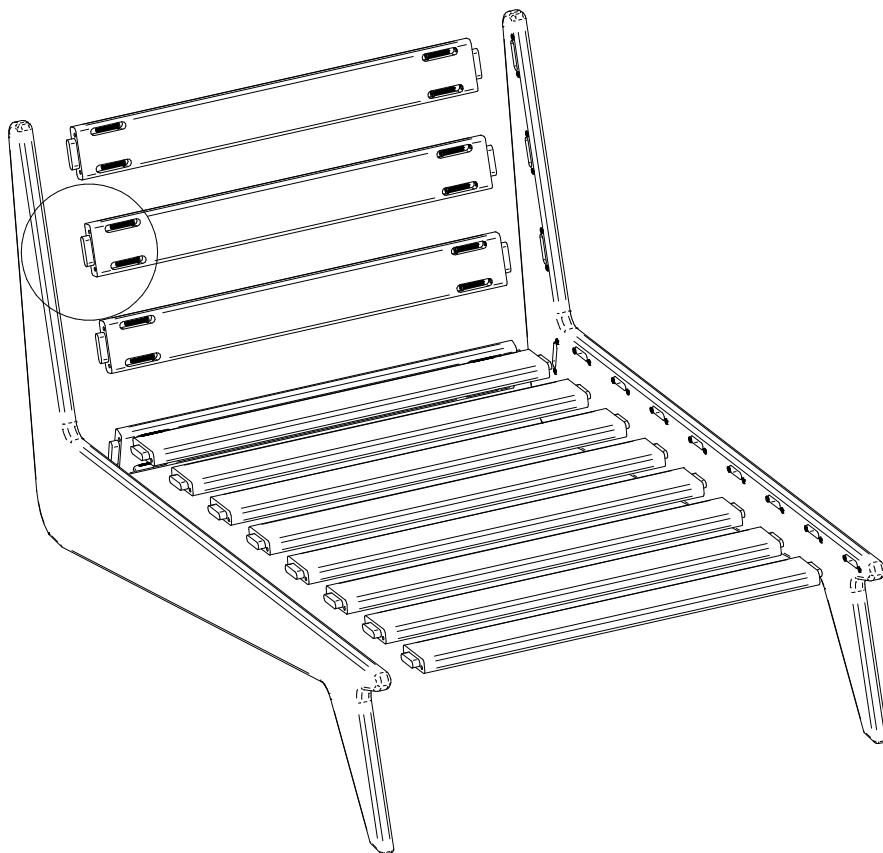

Holland Chaise
Mérienne hollandaise
Chaise longue Holanda

Assembly Instructions
instructions de montage
Instrucciones de montaje

BERLIN
GARDENS

Hardware Included
Matériel inclus
Herrajes incluidos

(9532) x1

(95326) x1

(214112) x48

Items Not Included
Articles non inclus
Artículos no incluidos

(A) x1

(C) x12

(B) x1

1

- (A) x1
- (B) x1
- (C) x12